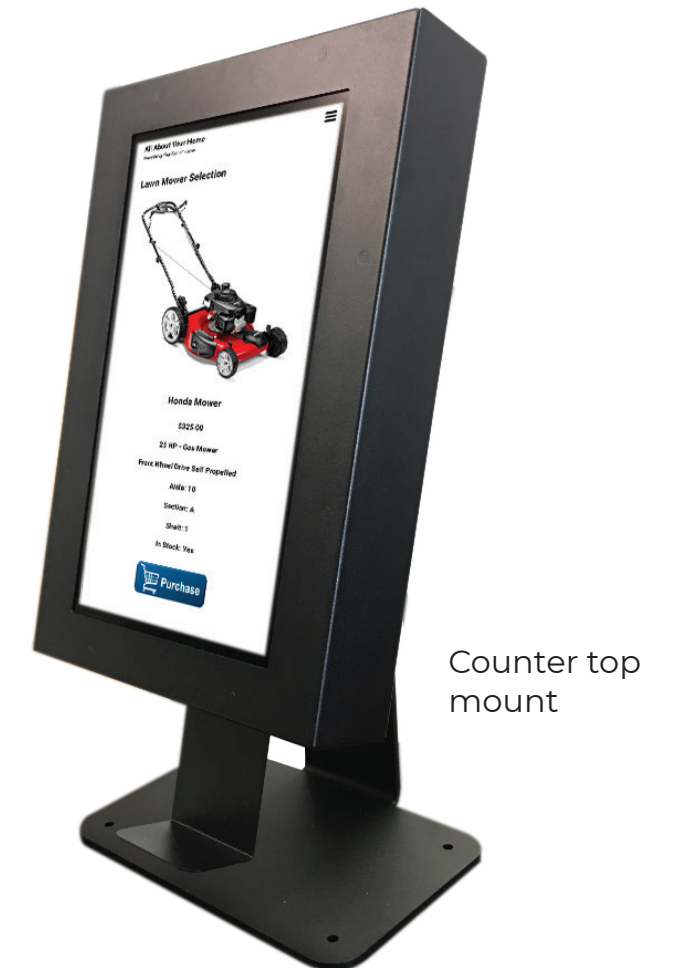

M3t Financial Services **Retail Terminal**

2278 Industrial Blvd. Suite 121, Norman, OK 73069
sales@m3ts.com (877) 706-7394 www.m3tfs.com

A First Class Guest Experience

Wall mount

Guest Experience

- Cutting edge design streamlined for the retail environment
- Excite your existing customer base by making it easier to locate products in-store.
- Connect the mobile experience with the in-store experience
- Move payment away from cashiers to terminals disbursed throughout
- Customers can identify products of interest and pickup in store or ship to their selected location
- Offer store rewards points that can be earned, viewed or redeemed on terminal
- Cloud management system for remote monitoring and alerts
- Allow customers to select from a broader range of products without increasing inventory

Hardware

- Terminal designed for pedestal mount, counter top mount or wall mount
- 21.5" Elo HD Monitor with Touch Screen
- Dell PC with i5 processor, 500 GB SSD
- Honeywell Bar Code Scanner
- EMV Complaint Card Reader
- Microsoft Camera
- Optional: Bill Acceptor, Receipt Printer in Premium Model

Counter top mount

— POWERED BY —
DELLEMC